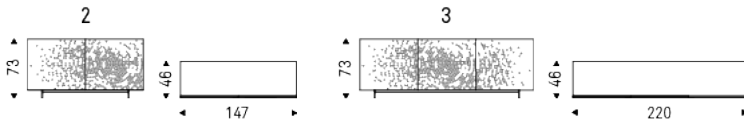

VOYAGER

Dimension