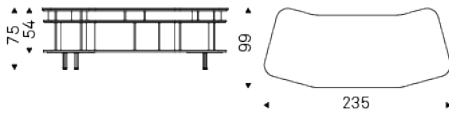

WALL STREET

Product description

Desk in titanium (GF11), graphite (GF69) or black (GF73) lacquered embossed MDF. Top in ceramic Marmi Calacatta (KM01), Alabastro (KM02), Ardesia (KM04), matt Golden Calacatta (KM05), glossy Golden Calacatta (KM06), matt Portoro (KM07), glossy Portoro (KM08), glossy Sahara Noir (KM09), Emperador (KM10), Makalu (KM11), Breccia (KM12) or Arenal (KM13).

WALL STREET

Dimension

WALL STREET

Finishes: frame

wood

GF11 titanium embossed

GF69 embossed graphite

GF73 embossed black