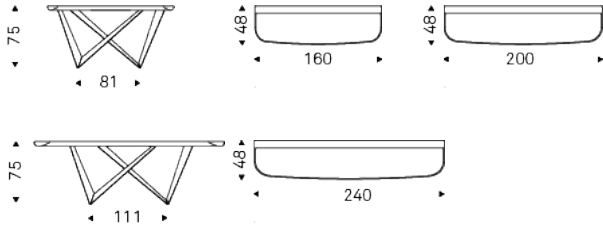

### Product description

Console with base in titanium (GFM11), bronze (GFM18), graphite (GFM69), white (GFM71), black (GFM73) or mix (GFM69-GFM71) embossed lacquered steel, Brushed Bronze or Brushed Grey. Top in ceramic Marmi Calacatta (KM01), Alabastro (KM02), Ardesia (KM04), matt Golden Calacatta (KM05), glossy Golden Calacatta (KM06), matt Portoro (KM07), glossy Portoro (KM08), glossy Sahara Noir (KM09), Emperador (KM10), Makalu (KM11), Breccia (KM12), Arenal (KM13) or Zefiro (KZ20) with Brushed Bronze or Brushed Grey lacquered and rounded lower profile. Wall anchorage is necessary. 5cm thick wooden top.

## Dimension