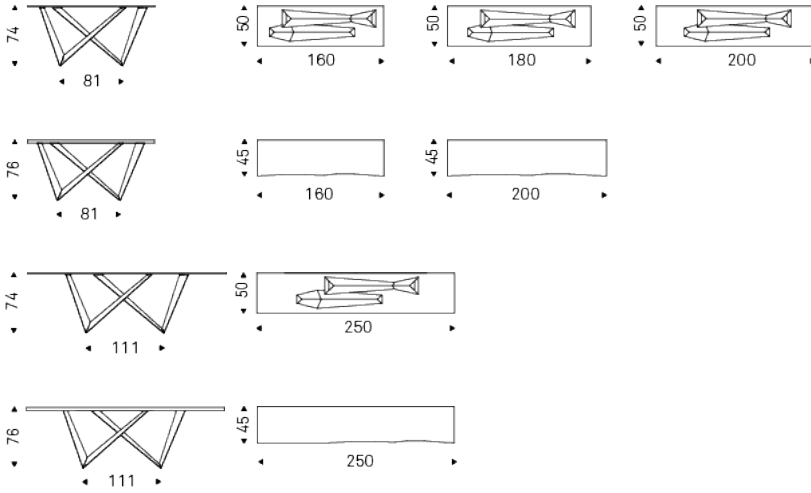

WESTIN

Product description

Console with base in titanium (GFM11), bronze (GFM18), graphite (GFM69), white (GFM71), black (GFM73) or mix (GFM69-GFM71) embossed lacquered steel, Brushed Bronze or Brushed Grey steel. 12mm top in clear, extra clear glass or Canaletto walnut (NC), burned oak (RB) or natural oak (RN) with solid wood irregular edges. Wall anchorage is necessary.

WESTIN

Dimension

WESTIN

Finishes: base

metal

brushed bronze

brushed grey

GFM11 titanium embossed