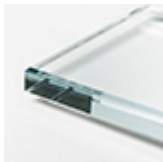

extra light transparent