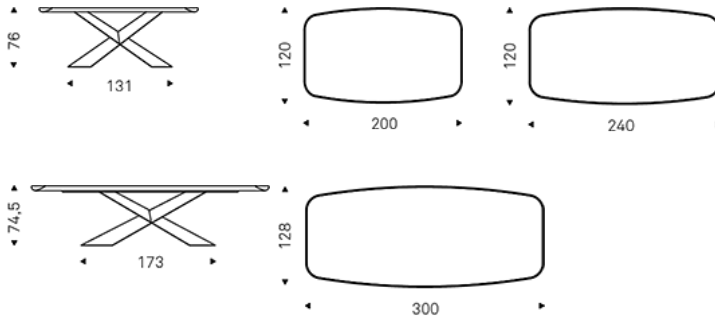

TYRON KERAMIK PREMIUM

Dimension