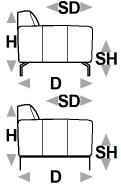

Multicovering / Components / Optional vers.

Feet

PM625

PM1098

Ottoman

With the reservation of carrying for production purposes and without advanced notices modifications on the materials, coverings and dimensions of the product as indicated in the relevant specification. The given dimensions and volume are of indicative value being subject to the production process tolerances.

↑ fold following the dotted line ↑

soho. premium 759

L Length - H Height - D Depth - SH Seat Height - SD Seat Depth
Dimensions refer to maximum sizes.

dimensions	L 176 H82 D95 SH43 SD58	L 176 H82 D95 SH43 SD58	L 196 H82 D95 SH43 SD58	L 196 H82 D95 SH43 SD58	L 216 H82 D95 SH43 SD58
version code	200	C 89	240	C 90	300
Description	2 seater	foot 2 seater	2 1/2 seater	foot 2 1/2 seater	3 seater
L 216 H82 D95 SH43 SD58 C 95	L 95 H43 D50 SH- SD- 635	L 95 H43 D50 SH- SD- E 10	L 55 H50 D12 SH- SD- A 50	L 98 H82 D95 SH43 SD58 110	L 98 H82 D95 SH43 SD58 D 14
foot 3 seater	rectangular ottoman	foot rectangular ottoman	soho pillow	1 right arm facing chair	foot 1 raf chair
L 98 H82 D95 SH43 SD58 120	L 98 H82 D95 SH43 SD58 D 15	L 172 H82 D95 SH43 SD58 251	L 172 H82 D95 SH43 SD58 C 91	L 172 H82 D95 SH43 SD58 252	L 172 H82 D95 SH43 SD58 C 92
1 left arm facing chair	foot 1 laf chair	1 right arm fac. 2 1/2 str	foot 1 raf 2 1/2 str	1 left arm fac. 2 1/2 str	foot 1 laf 2 1/2 str
L 216 H82 D95 SH43 SD58 347	L 216 H82 D95 SH43 SD58 D 18	L 216 H82 D95 SH43 SD58 348	L 216 H82 D95 SH43 SD58 D 19	L 95 H82 D95 SH43 SD58 040	L 95 H82 D95 SH43 SD58 O 01
1right arm facing 3/3 str	foot 1raf 3/3 str	1left arm facing 3/3 str	foot 1laf 3/3 str	square corner	foot square corner