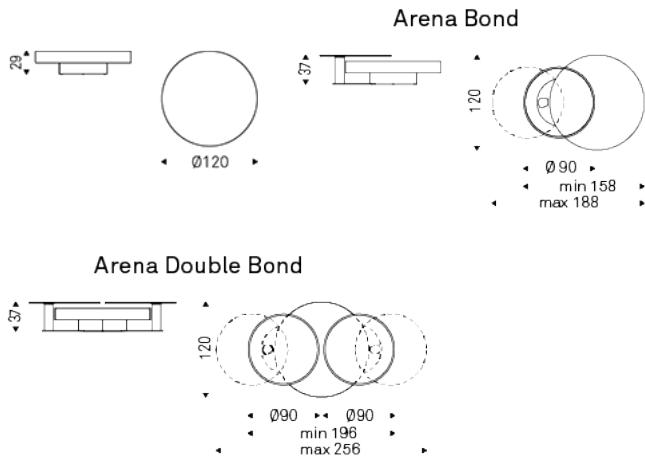

ARENA

Product description

Coffee table with black (GFM73) embossed lacquered steel base and top in Brushed Bronze or Brushed Grey lacquered steel. In BOND and DOUBLE BOND versions, main coffee table is sided by one or two coffee tables with base in black (GFM73) embossed lacquered steel, column in Brushed Bronze or Brushed Grey lacquered steel and swivelling fumé beveled glass top.

ARENA

Dimension

ARENA

Finishes: base

metal

GFM73 black
embossed

Finishes: top

wood