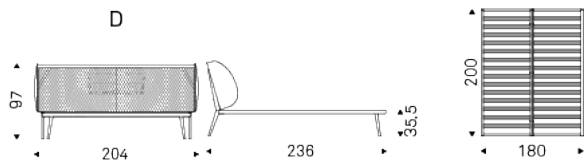

AYRTON

Product description

Bed with frame in titanium (GFM11) or bronze (GFM18) embossed lacquered steel. Headboard completely covered in fabric, synthetic nubuck, micro nubuck, synthetic leather or soft leather as per sample card. Slats included.

AYRTON

Dimension

AYRTON

Finishes: frame

metal

GFM11 titanium
embossed

GFM18 bronze
embossed

Finishes: upholster