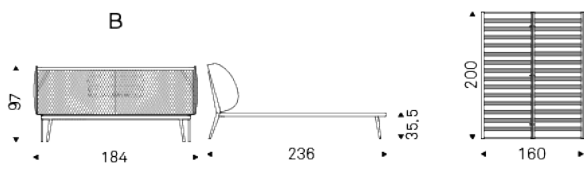

AYRTON

Product description

Bed with frame in titanium (GFM11) or bronze (GFM18) embossed lacquered steel. Headboard completely covered in fabric, synthetic nubuck, micro nubuck, synthetic leather or soft leather as per sample card. Slats included.

AYRTON

Dimension

AYRTON

Finishes: frame

metal

GFM11 titanium
embossed

GFM18 bronze
embossed

Finishes: upholster