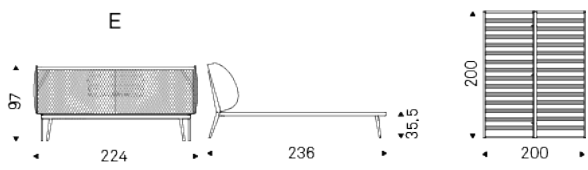

AYRTON

Product description

Bed with frame in titanium (GFM11) or bronze (GFM18) embossed lacquered steel. Headboard completely covered in fabric, synthetic nubuck, micro nubuck, synthetic leather or soft leather as per sample card. Slats included.

AYRTON

Dimension

AYRTON

Finishes: frame

metal

GFM11 titanium
embossed

GFM18 bronze
embossed

Finishes: upholster