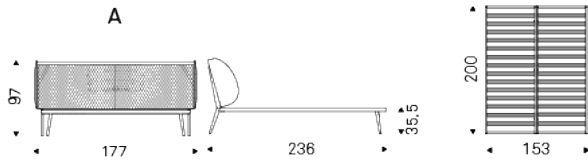

AYRTON

Product description

Bed with frame in titanium (GFM11) or bronze (GFM18) embossed lacquered steel. Headboard completely covered in fabric, synthetic nubuck, micro nubuck, synthetic leather or soft leather as per sample card. Slats included.

AYRTON

Dimension

AYRTON

Finishes: frame

metal

GFM11 titanium
embossed

GFM18 bronze
embossed

Finishes: upholster