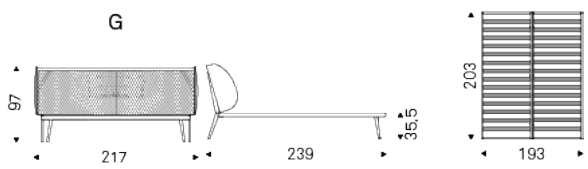

AYRTON

Product description

Bed with frame in titanium (GFM11) or bronze (GFM18) embossed lacquered steel. Headboard completely covered in fabric, synthetic nubuck, micro nubuck, synthetic leather or soft leather as per sample card. Slats included.

AYRTON

Dimension

AYRTON

Finishes: frame

metal

GFM11 titanium
embossed

GFM18 bronze
embossed

Finishes: upholster