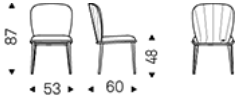

CHRISHELL ML

Dimension