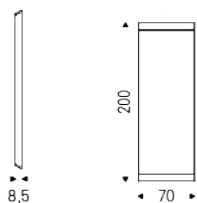

EXCALIBUR

Product description

Wall mirror with frame in solid Canaletto walnut (NC) and graphite (GFM69) or black (GFM73) embossed lacquered steel. Mirror is equipped with plates for both horizontal and vertical installation.

EXCALIBUR

Dimension

EXCALIBUR

Finishes: frame

wood

NC walnut
canaletto

metal

GFM69 graphite
embossed