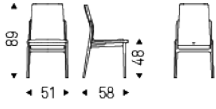

GINEVRA

Product description

Chair with frame in natural beech (F1), Canaletto walnut (FNC), wenghè (FW), matt white (OP7) or black (OP17) stained beech. Cover in fabric, synthetic nubuck, micro nubuck, soft leather or synthetic leather as per sample card. The cover is not removable.

GINEVRA

Dimension

GINEVRA

Finishes: frame

wood

F1 natural
stained beech

FNC walnut
canaletto
stained beech

FW dark wenghè
stained beech