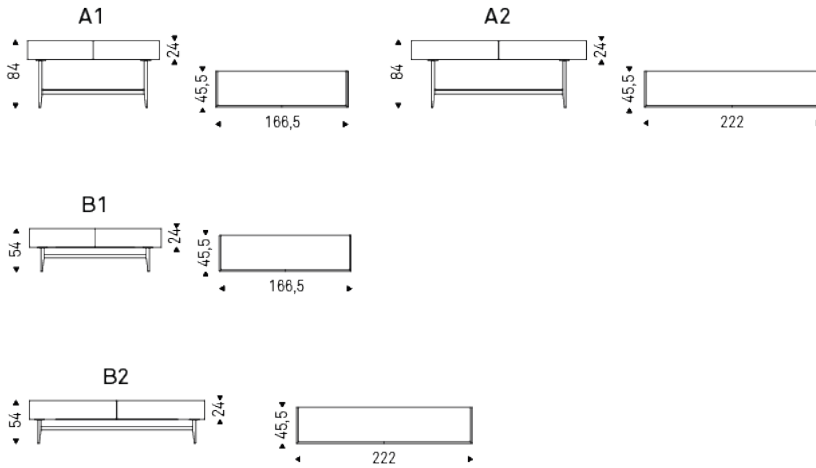

HORIZON

Product description

Sideboard/console/ TV stand with 2 drawers in Canaletto walnut (NC) or burned oak (RB). Top in moka painted frosted extra clear glass. Graphite (GFM69) embossed lacquered steel base. A1 and A2 versions with lower shelf in Canaletto walnut (NC) or burned oak (RB).

HORIZON

Dimension

HORIZON

Finishes: base

metal

GFM69 graphite
embossed

Finishes: box

wood