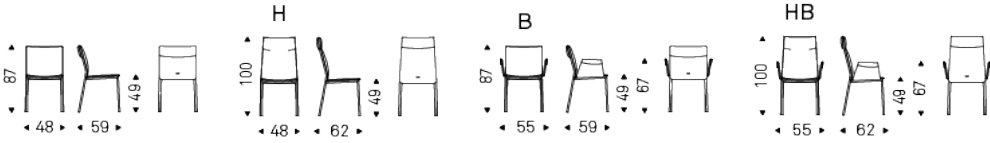

ISABEL ML

Product description

Chair with steel structure in chromed (08), black chrome (06), white (OP71), graphite (OP69), titanium (GFM11) or bronze (GFM18) finish. Cover in fabric, synthetic nubuck, micro nubuck, synthetic leather or soft leather as per sample card. The cover is not removable.

ISABEL ML

Dimension

ISABEL ML

Finishes: frame

metal

06 black chrome

08 chrome

GFM11 titanium embossed