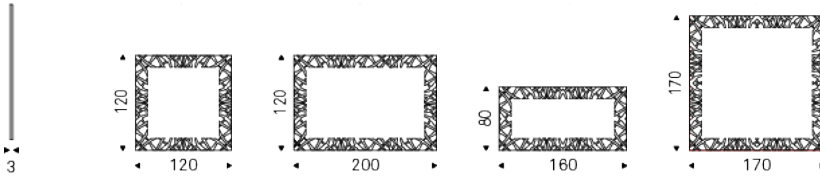

## Product description

Wall mirror in mirrored or smoked grey mirrored glass. Polished stainless steel applied frame. Mirror is equipped with plates for both horizontal and vertical installation.

## Dimension