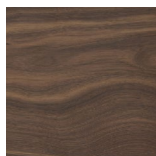

KEVIN

TAVOLO ALLUNGABILE | EXTENDIBLE TABLE

Essenze | Wood

NOCE CANALETTA
Canaletta Walnut