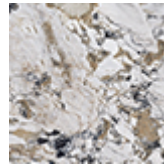

## Finishes: base

*metal*

OP17 matt black

OP69 matt  
graphite

OP71 matt white

## Finishes: top

*Marmi ceramic*

KM02 Alabastro

KM04 Ardesia

KM07 matt  
Portoro

KM08 glossy  
Portoro

KM10 Emperador

KM11 Makalu