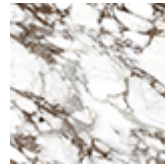

## Finishes: base

*metal*

OP17 matt black

OP69 matt  
graphite

OP71 matt white

## Finishes: top

*Marmi ceramic*

KM02 Alabastro

KM04 Ardesia

KM07 matt  
Portoro

KM08 glossy  
Portoro

KM10 Emperador

KM11 Makalu