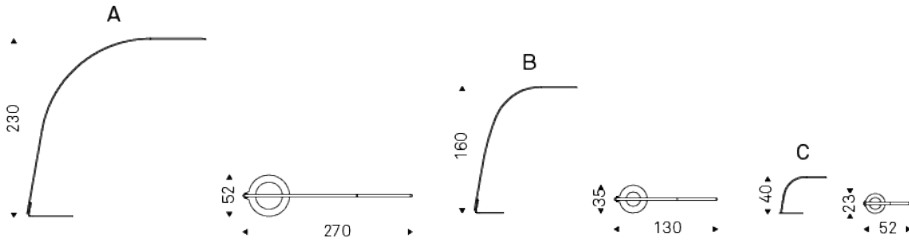

LAMPO

Product description

Floor and table lamp in titanium (GFM11), graphite (GFM69) or black (GFM73) embossed lacquered steel frame. Led lights included.

LAMPO

Dimension

LAMPO

Finishes: frame

metal