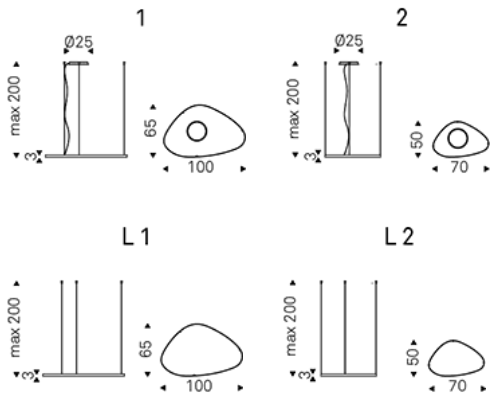

MAGELLANO

Product description

Ceiling lamp in titanium (GFM11) embossed lacquered steel frame. Ceiling plate in titanium (GFM11) and black (GFM73) embossed lacquered steel. Led lights. Optional: remote control and dimmer.

MAGELLANO

Dimension

Socket 2/3

MAGELLANO

Finishes: frame

metal

GFM11 titanium
embossed

GFM73 black
embossed