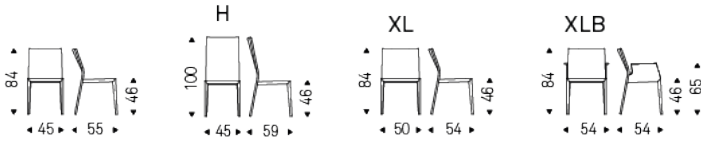

MARGOT

Product description

Chair with metal frame covered in leather as per sample card. Standard or in contrast stitching.

MARGOT

Dimension

MARGOT

Finishes: upholster

leather