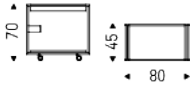

MOJITO WOOD

Product description

Trolley bar with graphite (GFM69) embossed lacquered frame. Tops in Canaletto walnut (NC) wood.

MOJITO WOOD

Dimension

MOJITO WOOD

Finishes: top

wood