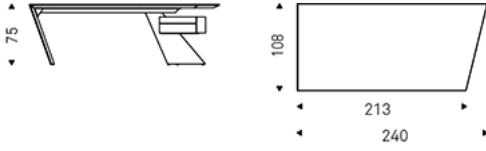

NASDAQ KERAMIK

Product description

Desk in Marmi ceramic Alabastro (KM02), Ardesia (KM04), matt Golden Calacatta (KM05), glossy Golden Calacatta (KM06), matt Portoro (KM07), glossy Portoro (KM08), glossy Sahara Noir (KM09), Emperador (KM10), Makalu (KM11), Breccia (KM12) or Arenal (KM13) with insert in black chrome (06).
Leg in graphite (GFM69), titanium (GFM11) or bronze (GFM18) embossed lacquered steel, structure and drawer unit embossed lacquered wood matching the color of the leg.

NASDAQ KERAMIK

Dimension

NASDAQ KERAMIK

Finishes: frame

wood

GF11 titanium embossed

GF18 bronze embossed

GF69 embossed graphite