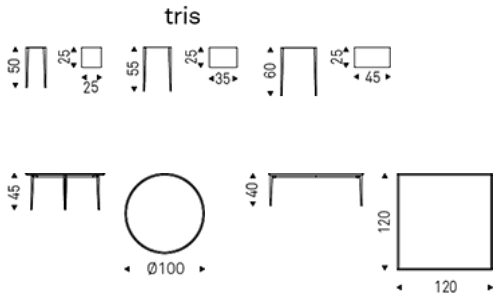

SPILLO

Product description

Coffee table with structure in Brushed Brass, Brushed Bronze or Brushed Grey lacquered steel and brass details.

SPILLO

Dimension

SPILLO

Finishes: frame

metal