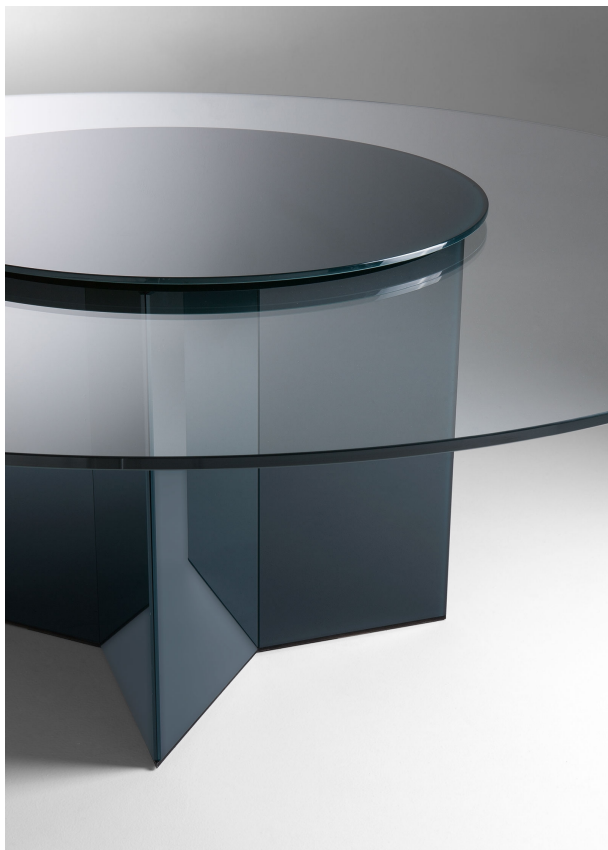

# Yol

---

*Oscar e Gabriele Buratti*  
2013

Tavolo con piano in cristallo extralight 15mm. Al centro del tavolo piano girevole in cristallo retroverniciato brillante 10mm nei colori del campionario. Base in legno rivestita in cristallo retroverniciato.

Table with 15mm extralight glass top. In the middle of the top rotating plate in 10mm bright painted glass as per samples. Wooden base covered by painted glass.

Dimensioni / Sizes  
Cm (Ø x H)  
180 x 74  
200 x 74  
220 x 74  
240 x 74

Inches (Ø x H)  
71" x 29¼"  
78¾" x 29¼"  
86¾" x 29¼"  
94½" x 29¼"

*Cristallo / Glass*

*Extralight*  
*Extralight*

*Bianco*  
*brillante*  
*Bright white*

*Bianco satinato*  
*Satin white*

*Cemento*  
*brillante*  
*Bright cement*