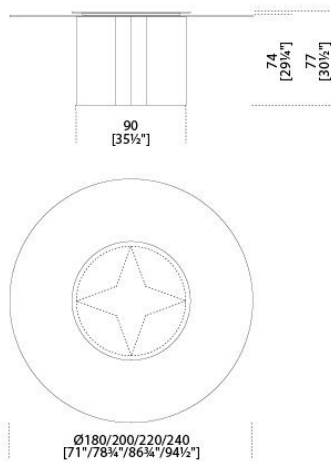

# Yol

---

*Oscar e Gabriele Buratti*  
2013

Tavolo con piano in cristallo extralight 15mm. Al centro del tavolo piano girevole in cristallo retroverniciato brillante 10mm nei colori del campionario. Base in legno rivestita in cristallo retroverniciato.

Table with 15mm extralight glass top. In the middle of the top rotating plate in 10mm bright painted glass as per samples. Wooden base covered by painted glass.

Dimensioni / Sizes  
Cm (Ø x H)  
180 x 74  
200 x 74  
220 x 74  
240 x 74

Inches (Ø x H)  
71" x 29¼"  
78¾" x 29¼"  
86¾" x 29¼"  
94½" x 29¼"

*Cristallo / Glass*

*Extralight*  
*Extralight*

*Bianco*  
*brillante*  
*Bright white*

*Bianco satinato*  
*Satin white*

*Cemento*  
*brillante*  
*Bright cement*