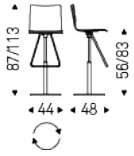

TOTO

Product description

Swiveling and adjustable in height stool with satin stainless steel base plate and column, footrest and gas piston in chromed steel (08) or with base plate, column, and footrest in black (GFM73) embossed lacquered steel and gas piston in chromed steel (08). Seat covered in leather as per sample card. Available with round base on demand. Standard or in contrast stitching.

TOTO

Dimension

TOTO

Finishes: seat

leather

Finishes: round base

metal

Finishes: square base