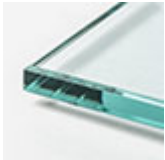

TOUR

Product description

Console with base in graphite embossed lacquered steel (GFM69) and leg in Canaletto walnut (NC). Top in clear glass, extra clear glass or Canaletto walnut (NC). Max capacity 10 kg spread load. Wall anchorage is necessary. The different manufacturing of wooden leg and top causes a different Canaletto Walnut tonality between them.

TOUR

Dimension

TOUR

Finishes: base

metal

GFM69 graphite
embossed

Finishes: top

wood

NC walnut
canaletto

glass

clear

extra light
transparent

Finishes: leg

wood

NC walnut
canaletto