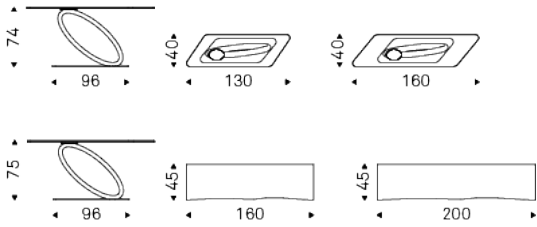

TOUR

Product description

Console with base in graphite embossed lacquered steel (GFM69) and leg in Canaletto walnut (NC). Top in clear glass, extra clear glass or Canaletto walnut (NC). Max capacity 10 kg spread load. Wall anchorage is necessary. The different manufacturing of wooden leg and top causes a different Canaletto Walnut tonality between them.

TOUR

Dimension

TOUR

Finishes: base

metal

GFM69 graphite
embossed

Finishes: top

wood