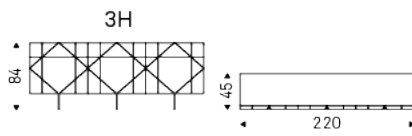

TROPEZ

Product description

Sideboard with matt white (OP7) lacquered doors and drawers. Feet in transparent methacrylate. Internal shelves in clear glass on demand.

TROPEZ

Dimension

TROPEZ

Finishes: frame

wood