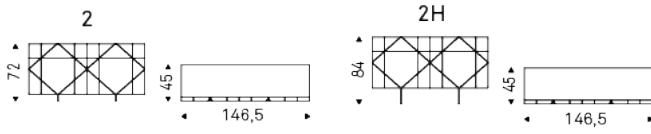

TROPEZ

Product description

Sideboard with matt white (OP7) lacquered doors and drawers. Feet in transparent methacrylate. Internal shelves in clear glass on demand.

TROPEZ

Dimension

TROPEZ

Finishes: frame

wood