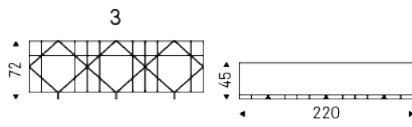

TROPEZ

Product description

Sideboard with matt white (OP7) lacquered doors and drawers. Feet in transparent methacrylate. Internal shelves in clear glass on demand.

TROPEZ

Dimension

TROPEZ

Finishes: frame

wood