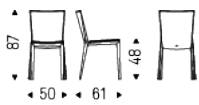

VITTORIA

Product description

Chair with steel frame upholstered in fabric, synthetic nubuck, micro nubuck, synthetic leather or soft leather as per sample card.

VITTORIA

Dimension

VITTORIA

Finishes

soft leather