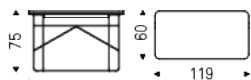

WOLF KERAMIK

Dimension