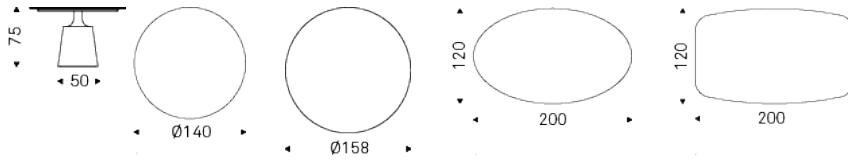

## Product description

Table with base in graphite (GFM69), white (GFM71), black (GFM73) embossed lacquered steel or satin titanium steel (11). Marmi Calacatta (KM01), Alabastro (KM02), Ardesia (KM04), matt Golden Calacatta (KM05), glossy Golden Calacatta (KM06), matt Portoro (KM07), glossy Portoro (KM08), glossy Sahara Noir (KM09), Emperador (KM10), Makalu (KM11), Breccia (KM12) or Arenal (KM13) ceramic top. Glazes on the satin titanium base are due to the handmade work. Optional central swiveling tray Lazy Susan.

## Dimension