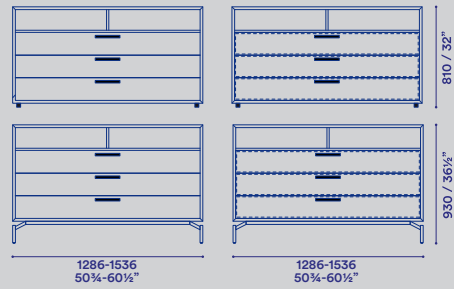

comodino P 469 / night stand D 18½"

contenitori P 560 / drawer unit D 22"

contenitori P 469 / drawer unit D 18½"

Gruppo notte con apertura dei cassetti con meccanismo push-pull, laccato opaco o lucido con frontale laccato o cuoio. Piedini H 30 o basamento Treck in finitura Indian Brown.

Night group with drawer opening with push-pull mechanism, matt or glossy lacquered with lacquered or leather fronts. Feet H 30-1 1/4" or Treck base in Indian Brown finish.

Finiture / Finishes

Laccati opachi e lucidi / Matt and gloss lacquers