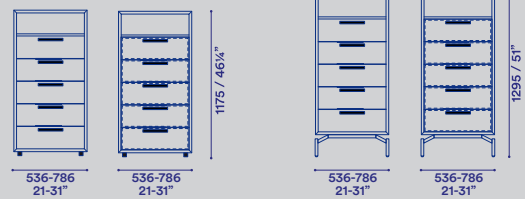

comodino P 469 / night stand D 18½"

contenitori P 560 / drawer unit D 22"

contenitori P 469 / drawer unit D 18½"

Gruppo notte con apertura dei cassetti con meccanismo push-pull, laccato opaco o lucido con frontale laccato o cuoio. Piedini H 30 o basamento Treck in finitura Indian Brown.

Night group with drawer opening with push-pull mechanism, matt or glossy lacquered with lacquered or leather fronts. Feet H 30-1 1/4" or Treck base in Indian Brown finish.

Finiture / Finishes

Laccati opachi e lucidi / Matt and gloss lacquers