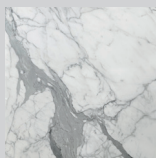

*Night group matt, glossy or metal lacquered.
Top available matt, glossy or metal lacquered, plain or
satinated glass, plain or satinated Marglas. Feet H 30-1 ¼".*

Finiture / Finishes

Laccati opachi e lucidi / Matt and gloss lacquers

Essenze / Woods

rovere therm / therm oak

rovere lavagna / lavagna oak

noce masala / masala walnut

Marglas liscio o satinato / *Plain or satinated Marglas*

onice

calacatta

gaudi stone

portoro

sahara noir

Vetri lisci o satinati laccati / *Plain or satinated Glass*

bianco

tortora

corda

ostrica

cenere