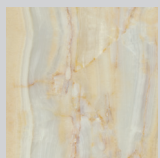

*Night group matt, glossy or metal lacquered.
Top available matt, glossy or metal lacquered, plain or
satinated glass, plain or satinated Marglas. Feet H 30-1 ¼".*

Finiture / Finishes

Laccati opachi e lucidi / Matt and gloss lacquers

Essenze / Woods

rovere therm / therm oak

rovere lavagna / lavagna oak

noce masala / masala walnut

Marglas liscio o satinato / *Plain or satinated Marglas*

onice

calacatta

gaudi stone

portoro

sahara noir

Vetri lisci o satinati laccati / *Plain or satinated Glass*

bianco

tortora

corda

ostrica

cenere