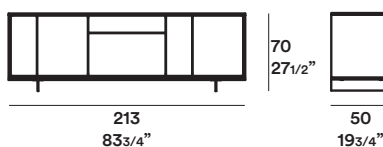

Wooden sideboard with 4 hanging doors and 2 central drawers. Available in 3 versions: wall-hung with legs in metal aluminium finished, floor standing with aluminium finished base or matt and gloss lacquer wooden base. Inside walnut. Finish: walnut, matt and gloss lacquer.

Dimensioni / Dimensions

sospesa / hanging

sospesa con gambe metallo / hanging with metal legs

a terra con base in metallo / floor standing with metal base

a terra con base in legno / floor standing with wood base