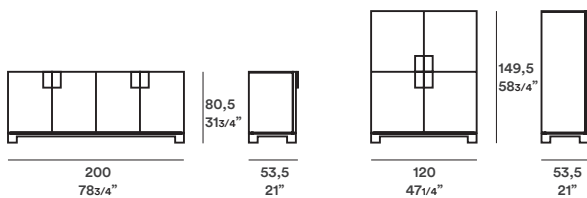

# Woody / Sergio Brioschi

Complementi / Complements

2006

Madia in legno con 4 ante battenti e 2 cassetti interni. Basamento e maniglie in legno. Finiture: laccato opaco e lucido.

Wooden sideboard with 4 hanging doors and 2 inside drawers. Wooden baseboard and handles. Finishes: mat or gloss laquer.

## Dimensioni / Dimensions