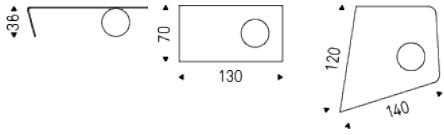

GLOBE

Product description

Coffee table with curved clear glass top, shiny steel or travertine (TN) sphere.

GLOBE

Dimension

GLOBE

Finishes: base

metal