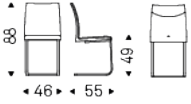

JANET

Dimension