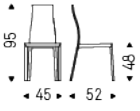

KAORI

Product description

Chair with steel frame covered in leather as per sample card. Standard or in contrast stitching.

KAORI

Dimension

KAORI

Finishes

leather