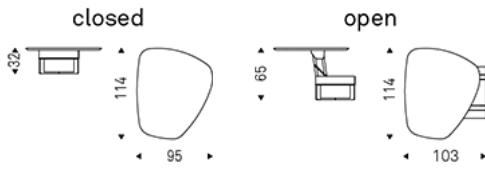

ORLANDO

Product description

Two-heights transformable coffee table with frame in titanium (GFM11) or black (GFM73) embossed lacquered steel and smoke-grey mirrored glass. Top in Canaletto walnut (NC), burned oak (RB), open pore matt black Elm (OLM73), Brushed Bronze or Brushed Grey.

ORLANDO

Dimension

ORLANDO

Finishes: base

metal

GFM11 titanium embossed

GFM73 black embossed

Finishes: top