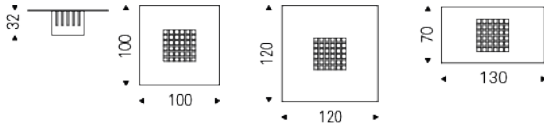

SCACCO

Product description

Coffee table with white Carrara (BC) marble base. Clear glass top.

SCACCO

Dimension

SCACCO

Finishes: base

marble