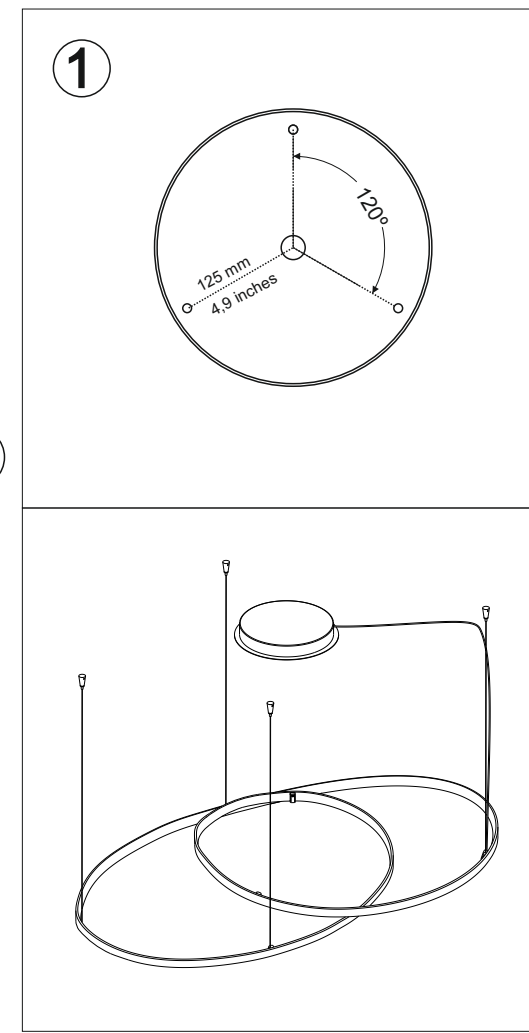

Heaven 1

design Studio Kronos - 2020

cattelan italia

1 x MAX 62W STRIP LED 24V 5300lm 3000°K
 230V 50/60Hz
 FOR U.S.A. MARKET ONLY
 110V 50/60Hz

Heaven 2

design Studio Kronos - 2020

cattelan italia

1 x MAX 88W STRIP LED 24V 7500lm 3000°K
230V 50/60Hz
FOR U.S.A. MARKET ONLY
110V 50/60Hz