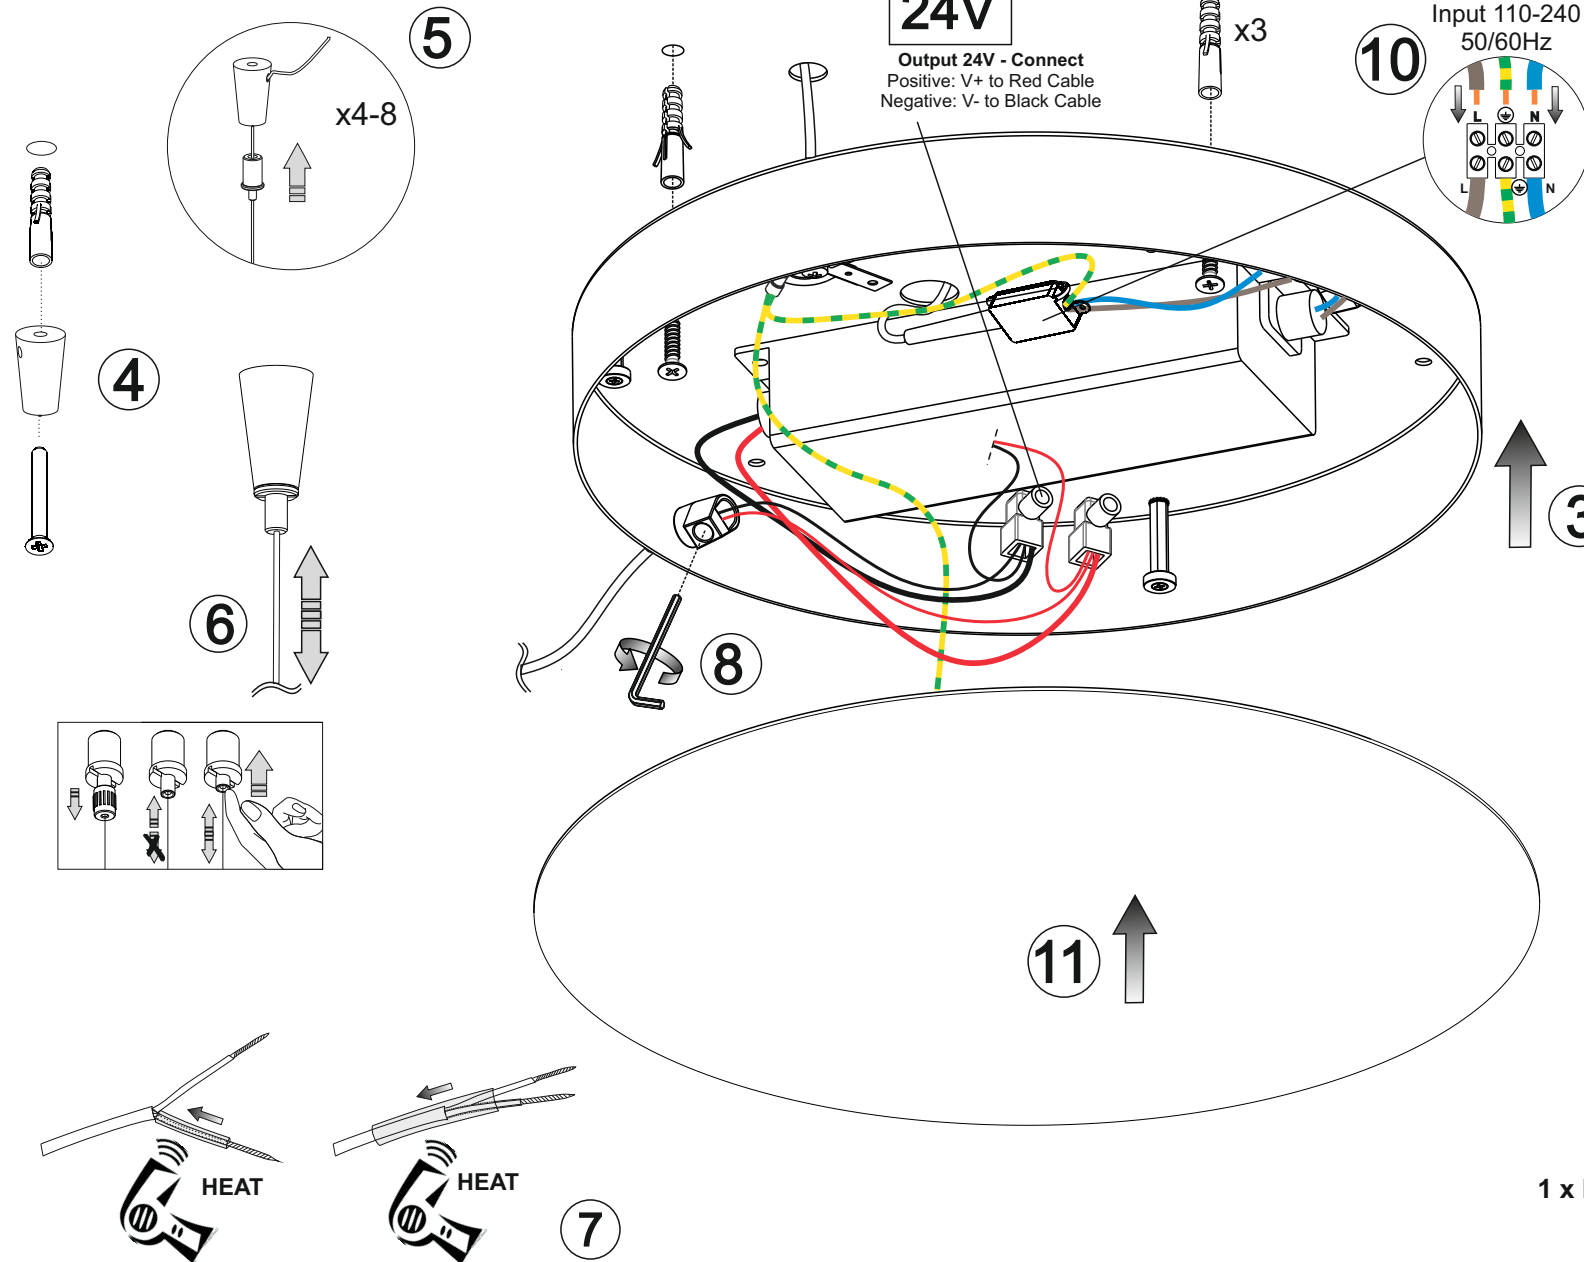

Heaven 1

design Studio Kronos - 2020

cattelan italia

1 x MAX 62W STRIP LED 24V 5300lm 3000°K
 230V 50/60Hz
 FOR U.S.A. MARKET ONLY
 110V 50/60Hz

Heaven 2

design Studio Kronos - 2020

cattelan italia

1 x MAX 88W STRIP LED 24V 7500lm 3000°K
230V 50/60Hz
FOR U.S.A. MARKET ONLY
110V 50/60Hz