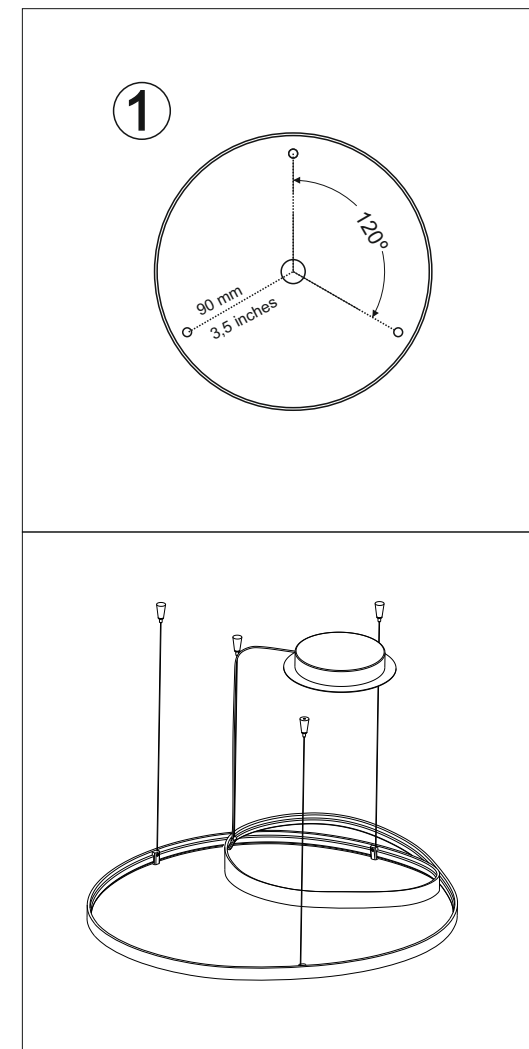

Heaven 1

design Studio Kronos - 2020

cattelan italia

1 x MAX 62W STRIP LED 24V 5300lm 3000°K
 230V 50/60Hz
 FOR U.S.A. MARKET ONLY
 110V 50/60Hz

Heaven 2

design Studio Kronos - 2020

cattelan italia

1 x MAX 88W STRIP LED 24V 7500lm 3000°K
230V 50/60Hz
FOR U.S.A. MARKET ONLY
110V 50/60Hz