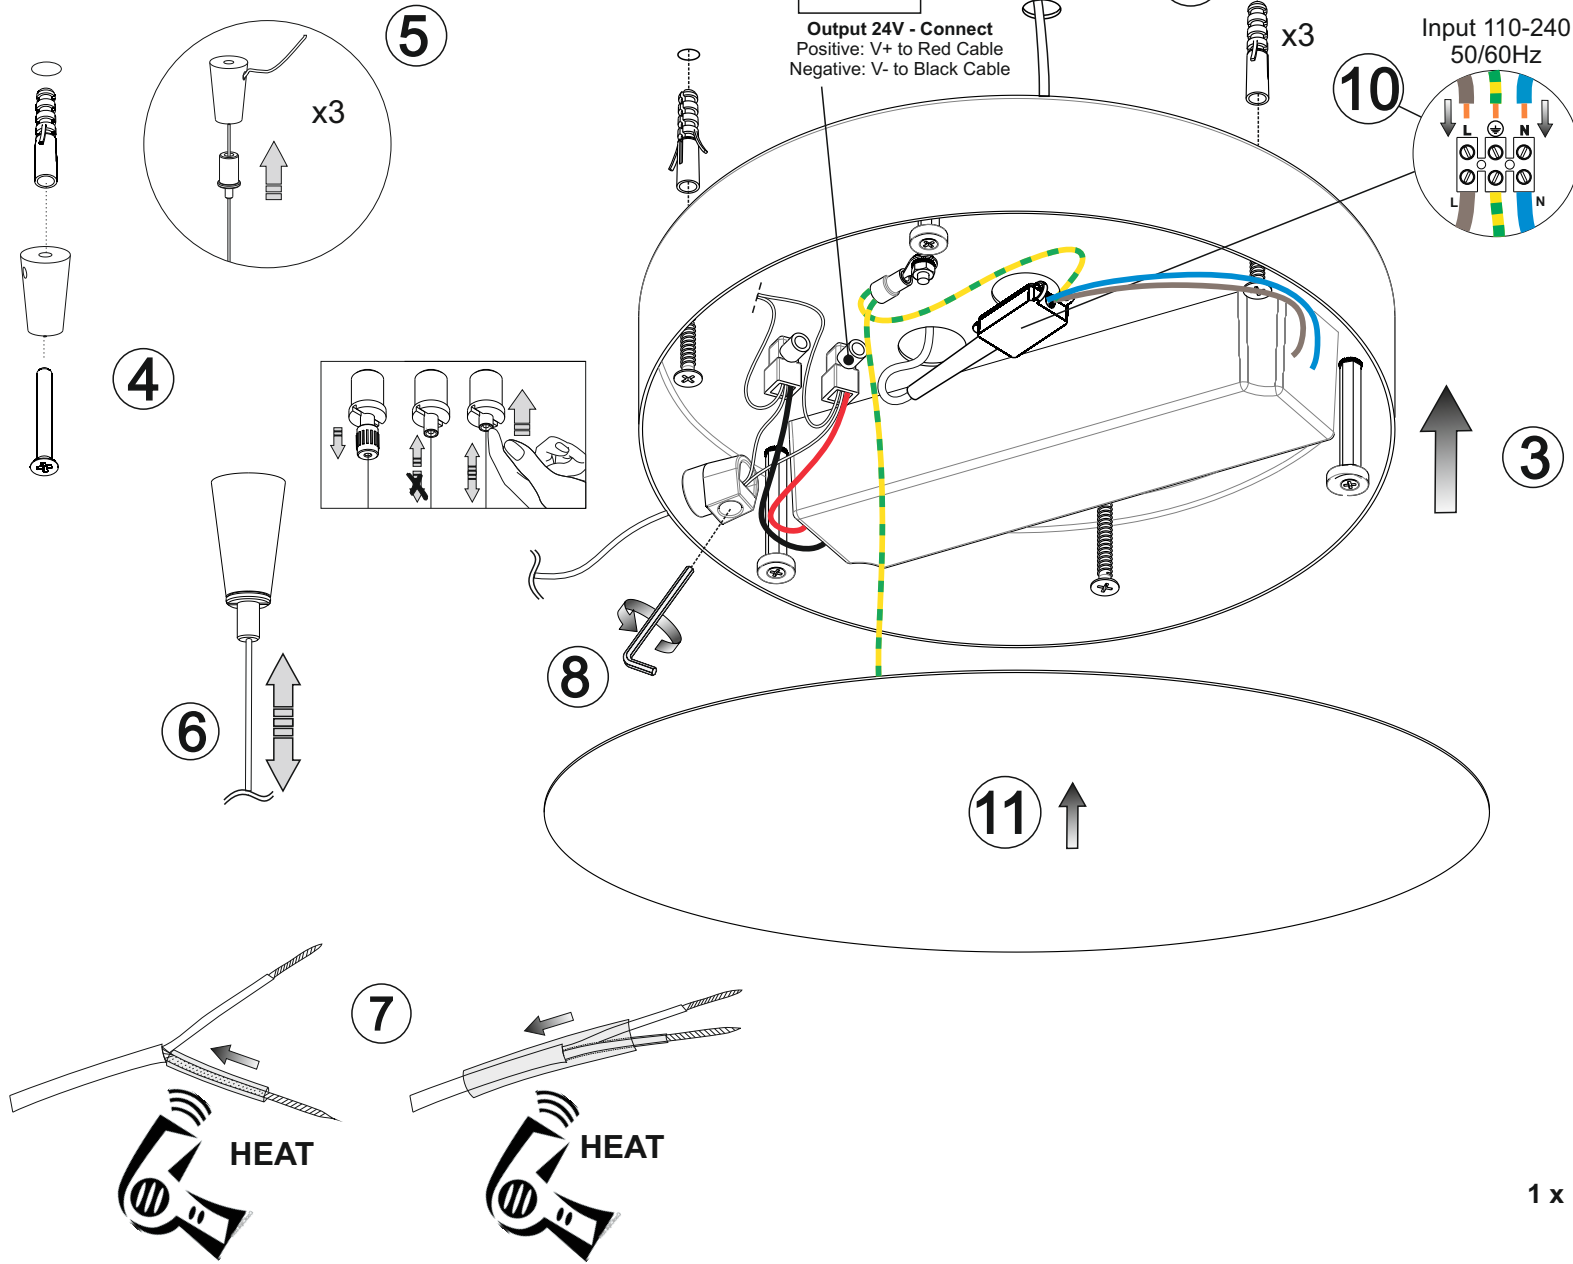

Heaven 1

design Studio Kronos - 2020

cattelan italia

1 x MAX 62W STRIP LED 24V 5300lm 3000°K
 230V 50/60Hz
 FOR U.S.A. MARKET ONLY
 110V 50/60Hz

Heaven 2

design Studio Kronos - 2020

cattelan italia

1 x MAX 88W STRIP LED 24V 7500lm 3000°K
230V 50/60Hz
FOR U.S.A. MARKET ONLY
110V 50/60Hz