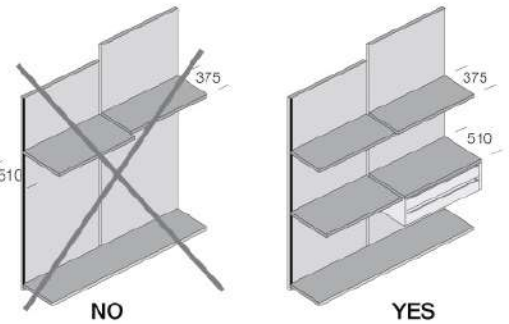

Panorama Boiserie

Modularity of walk-in-wardrobe

HEIGHTS

DEPTH D 432

DEPTH D 567

MODULAR WIDTHS

Shelves

Shelves, drawer units and raster

Shelves with different depths cannot be aligned horizontally

BRACKET DEPTH

Shelves and fittings are provided with intermediate or end brackets, according to the configuration required.

FIXING A RACK WITH A WALL PANEL