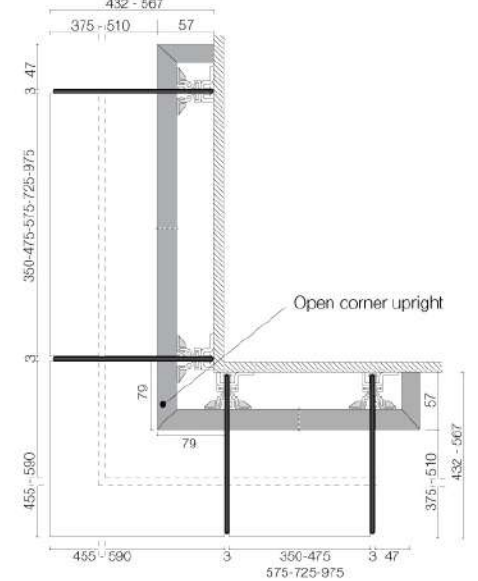

OPEN CORNER