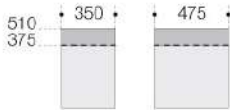

Panorama Boiserie

Modularity of walk-in-wardrobe

HEIGHTS

DEPTH D 432

DEPTH D 567

MODULAR WIDTHS

Shelves

Shelves, drawer units and raster

Shelves with different depths cannot be aligned horizontally

BRACKET DEPTH

Shelves and fittings are provided with intermediate or end brackets, according to the configuration required.

FIXING A RACK WITH A WALL PANEL