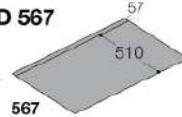

Panorama Boiserie

Modularity of walk-in-wardrobe

HEIGHTS

DEPTH D 432

DEPTH D 567

MODULAR WIDTHS

Shelves

Shelves, drawer units and raster

Shelves with different depths cannot be aligned horizontally

BRACKET DEPTH

Shelves and fittings are provided with intermediate or end brackets, according to the configuration required.

FIXING A RACK WITH A WALL PANEL