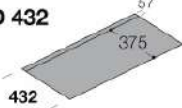

Panorama Boiserie

Modularity of walk-in-wardrobe

HEIGHTS

DEPTH D 432

DEPTH D 567

MODULAR WIDTHS

Shelves

Shelves, drawer units and raster

Shelves with different depths cannot be aligned horizontally

BRACKET DEPTH

Shelves and fittings are provided with intermediate or end brackets, according to the configuration required.

FIXING A RACK WITH A WALL PANEL