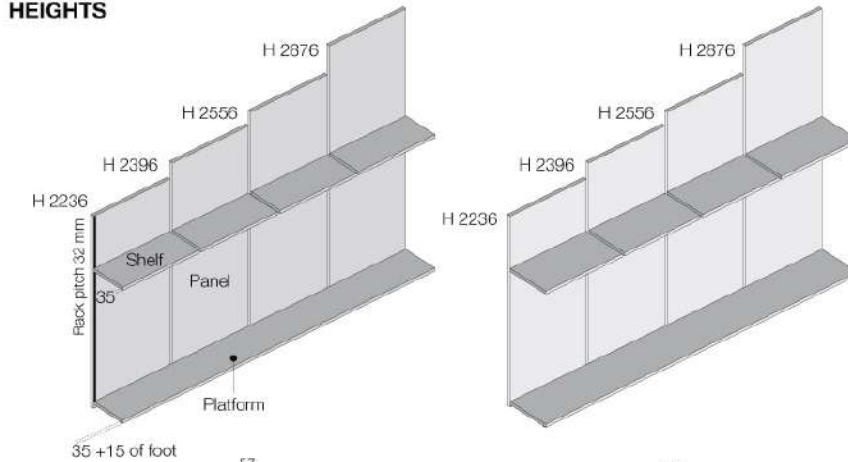

Panorama Boiserie

Modularity of walk-in-wardrobe

HEIGHTS

DEPTH D 432

DEPTH D 567

MODULAR WIDTHS

Shelves

Shelves, drawer units and raster

Shelves with different depths cannot be aligned horizontally

BRACKET DEPTH

Shelves and fittings are provided with intermediate or end brackets, according to the configuration required.

FIXING A RACK WITH A WALL PANEL