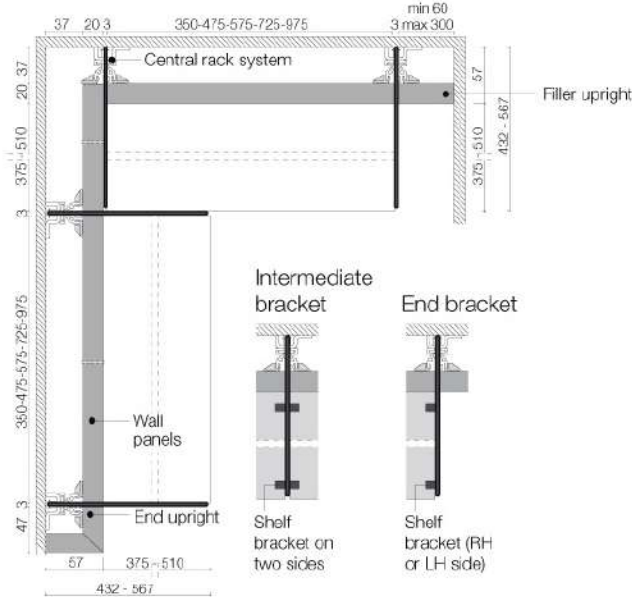

FIXING A RACK WITH A WALL PANEL

CORNER