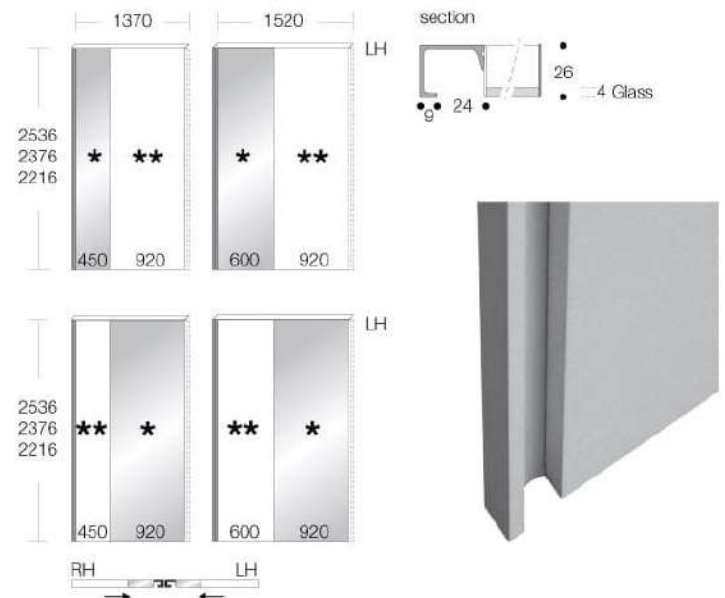

METAL LACQUERED

- Bronzo - Petrol - Ottone - Rame