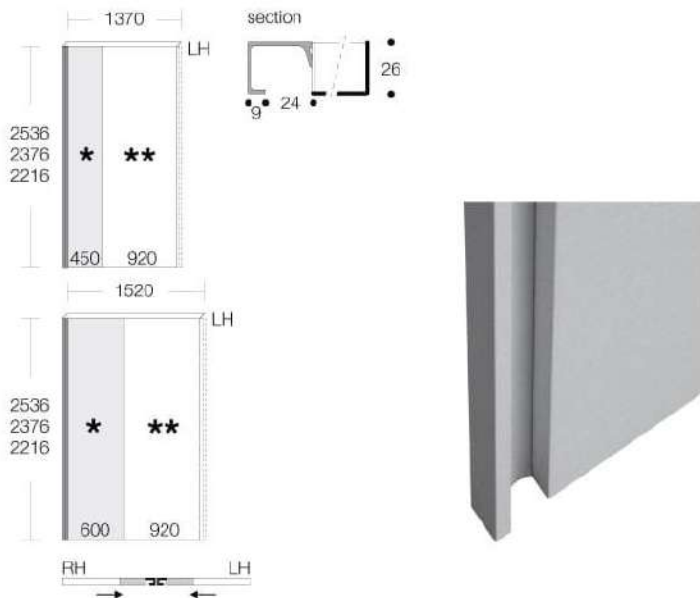

METAL LACQUERED

- Bronzo - Petrol - Ottone - Rame

Coplanar wardrobe

SR - SINTESI GLASS/MIRROR door

MODULARITY

Width: 1325 - 1475

FINISHES*/**

MELAMINE FINISH