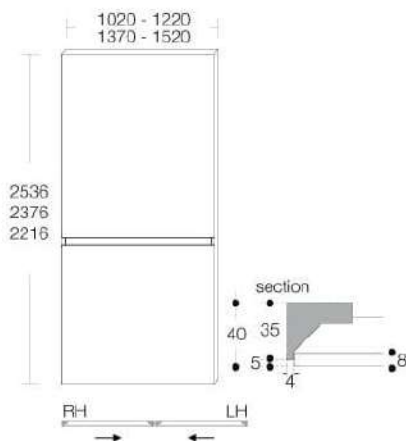

DOORS COME WITH DUST-PROOF PROFILE AND TIE BARS SUNK INTO THE ALUMINIUM UPRIGHT. DISASSEMBLED DOOR FOR THE TRANSPORT.

HORIZONTAL FRAME FINISHES

MATT LACQUERED

- Matt lacquered in the colours of the range

GROOVE FINISHES

MATT LACQUERED

- Matt lacquered in the colours of the range

VENEERED

- Rov. Carbone (horizontal grain)
- Rov. Grigio (horizontal grain)
- Rov. Cenere (horizontal grain)
- Rov. Argilla (horizontal grain)
- Termotrattato (horizontal grain)
- Noce Canaletto (horizontal grain)

Coplanar wardrobe

HV - HORIZONTAL GLASS door

MODULARITY

Width: 975 - 1175 - 1325 - 1475

FINISHES OF GLASS HORIZONTAL DOOR

GLOSSY LACQUERED GLASS

- Bianco 10 - Canapa - Grigio Corda - Arena - Brown

SATIN LACQUERED GLASS

- Bianco 10 - Canapa - Grigio Corda - Arena - Brown

MIRROR

- Dark - Argento - Stop-sol

MATERIAL FEATURES

GLASS DOOR

Aluminium frame in matt lacquered painted, tempered glass th 4

DOORS COME WITH DUST-PROOF PROFILE AND TIE BARS SUNK INTO THE ALUMINIUM UPRIGHT. DISASSEMBLED DOOR FOR THE TRANSPORT.

HORIZONTAL FRAME FINISHES

MATT LACQUERED

- Matt lacquered in the colours of the range

GROOVE FINISHES

MATT LACQUERED

- Matt lacquered in the colours of the range

VENEERED

- Rov. Carbone (horizontal grain)
- Rov. Grigio (horizontal grain)
- Rov. Cenere (horizontal grain)
- Rov. Argilla (horizontal grain)
- Termotrattato (horizontal grain)
- Noce Canaletto (horizontal grain)