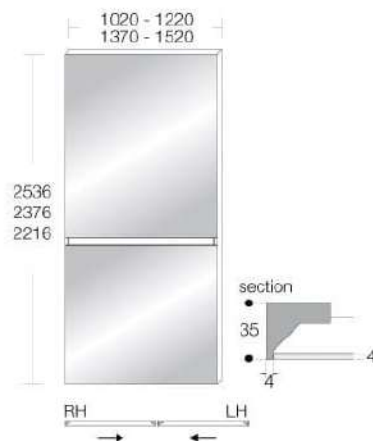

Coplanar wardrobe

HR - HORIZONTAL WOODEN door

MODULARITY

Width: 975 - 1175 - 1325 - 1475

FINISHES OF WOODEN HORIZONTAL DOOR

MELAMINE FINISH

- Frassinato Canapa (horizontal grain)
- Frassinato Bianco 10 (horizontal grain)
- Loto Natura, Loto Tortora and Loto Terra
- Tramato Line

Coplanar wardrobe

HV - HORIZONTAL GLASS door

MODULARITY

Width: 975 - 1175 - 1325 - 1475

FINISHES OF GLASS HORIZONTAL DOOR

GLOSSY LACQUERED GLASS

- Bianco 10 - Canapa - Grigio Corda - Arena - Brown

SATIN LACQUERED GLASS

HORIZONTAL FRAME FINISHES

MATT LACQUERED

- Matt lacquered in the colours of the range

GROOVE FINISHES

MATT LACQUERED

- Matt lacquered in the colours of the range

VENEERED

- Rov. Carbone (horizontal grain)
- Rov. Grigio (horizontal grain)
- Rov. Cenere (horizontal grain)
- Rov. Argilla (horizontal grain)
- Termotrattato (horizontal grain)
- Noce Canaletto (horizontal grain)