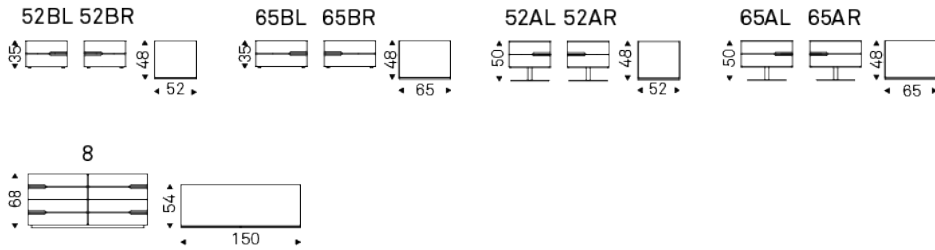

### Product description

Nightstand in two sizes and two heights with 2 drawers, dresser with 8 drawers with frame and fronts in oyster (GF50) or graphite (GF69) embossed lacquered wood, or Canaletto walnut (NC) or burned oak (RB). Inserts in synthetic leather or soft leather as per our sample cards. A Version with graphite (GFM69) embossed lacquered steel base.

### Dimension