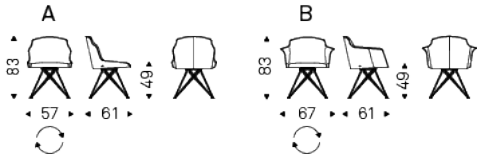

FLAMINIA

Design: Paolo Cattelan

Product description

Swiveling chair with or without arms with graphite (GFM69), white (GFM71) or black (GFM73) embossed lacquered steel frame. Seat and back upholstered in fabric, synthetic nubuck, micro nubuck, synthetic leather or soft leather as per sample card. The cover is not removable. (Stool version is available).

FLAMINIA

Design: Paolo Cattelan

Dimension

FLAMINIA

Design: Paolo Cattelan

Finishes: base

metal

GFM69 graphite
embossed