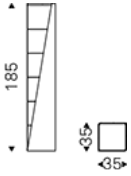

ROCKET

Design: Ono Design

Product description

Bookcase in titanium (GFM11) or bronze (GFM18) embossed lacquered steel.

ROCKET

Design: Ono Design

Dimension

ROCKET