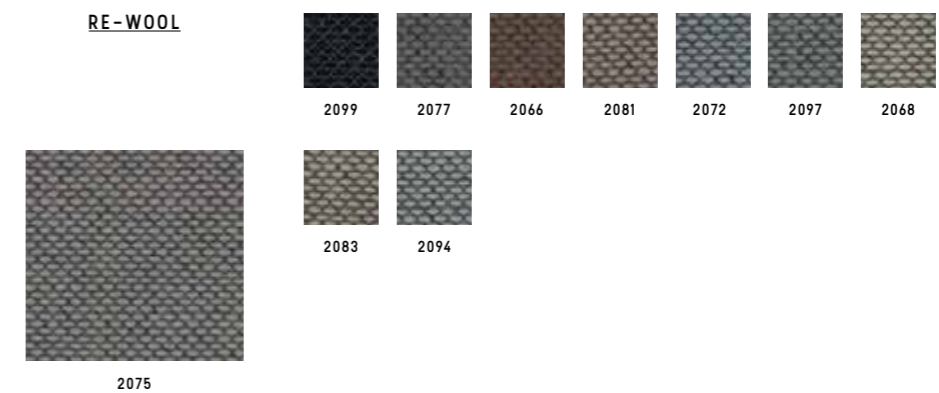

RE-WOOL

Categoria/ Category
Composizione/ Composition

K
45% recycled wool + 45% new wool worsted
+ 10% nylon