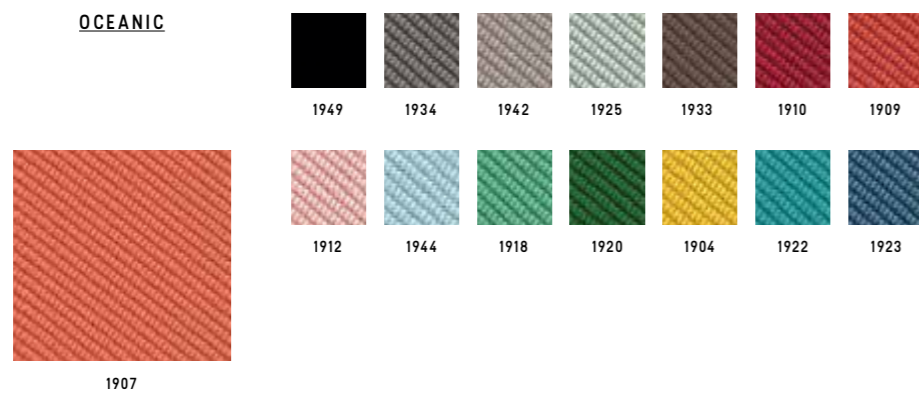

D
 100% trevira CS
 100% recycled fabric

BLAZER

Categoria/ Category
 Composizione/ Composition

K
 100% virgin wool

REMIX 3

Categoria/ Category
 Composizione/ Composition

K
 90% new wool worsted + 10% nylon

OCEANIC