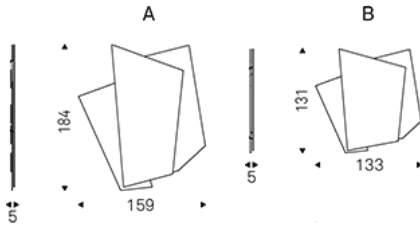

RISIKO

Design: Studio Kronos

Product description

Wall mirror in mirrored glass. Optional: led light.

RISIKO

Design: Studio Kronos

Dimension

RISIKO