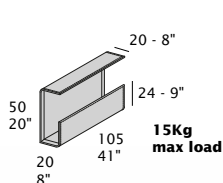

STANDARD FEATURES

- Hard wood frame, seat suspensions in reinforced elastic webbing.
- Seat depth 60 cm - 24".
- Seat height 43 cm - 17".
- Armrest width 20 cm - 8".
- Armrest height 63 cm - 25".
- Seat cushions in polyurethane, covered with wadding.
- Back cushions in polyurethane, covered with wadding.
- The bookrack armrest and backrest are made of curved plywood.
- Metal legs height 13 cm - 5" available in all customizing finishes.
- Folding bed not available.
- Stitching CUC 524.

- For corner modules S/DP038, S/DT038, S/DB038, S/DP005, S/DT005, S/DB005 and S/D01, the **118 cm - 46"** side can **only** accommodate the **L100** bookrack backrest.

BOOKRACK CORNER

- For corner modules S/DP038, S/DT038, S/DB038, S/DP005, S/DT005, S/DB005 and S/D01, the **105 cm - 41"** side can **only** accommodate the **L105** bookrack backrest.

L80 BOOKRACK BACKREST

L100 BOOKRACK BACKREST

L105 BOOKRACK CORNER

BRL - L105 ARM

L145 ARM only for Chaise Longue

T260D - ARM / COFFEE TABLE

BOOKRACK ARMREST

- Available for RFA and LFA in place of standard upholstered armrest.
- It is not possible to have the bookrack armrest and the bookrack backrest on the same corner.