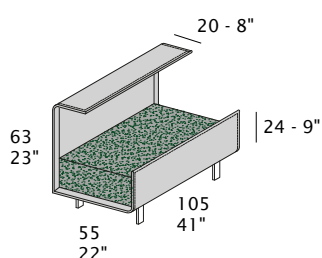

STANDARD FEATURES

- Hard wood frame, seat suspensions in reinforced elastic webbing.
- Seat depth 60 cm - 24".
- Seat height 43 cm - 17".
- Armrest width 20 cm - 8".
- Armrest height 63 cm - 25".
- Seat cushions in polyurethane, covered with wadding.
- Back cushions in polyurethane, covered with wadding.
- The bookrack armrest and backrest are made of curved plywood.
- Metal legs height 13 cm - 5" available in all customizing finishes.
- Folding bed not available.
- Stitching CUC 524.

- For corner modules S/DP038, S/DT038, S/DB038, S/DP005, S/DT005, S/DB005 and S/D01, the **118 cm - 46"** side can **only** accommodate the **L100** bookrack backrest.

BOOKRACK CORNER

- For corner modules S/DP038, S/DT038, S/DB038, S/DP005, S/DT005, S/DB005 and S/D01, the **105 cm - 41"** side can **only** accommodate the **L105** bookrack backrest.

L80 BOOKRACK BACKREST

L100 BOOKRACK BACKREST

L105 BOOKRACK CORNER

BRL - L105 ARM

L145 ARM only for Chaise Longue

T260D - ARM / COFFEE TABLE

BOOKRACK ARMREST

- Available for RFA and LFA in place of standard upholstered armrest.
- It is not possible to have the bookrack armrest and the bookrack backrest on the same corner.

COFFEE TABLE ARMREST - FREE STANDING

- Available as armrest and as free standing.
- Available for RFA and LFA in place of standard upholstered armrest.
- It is not possible to have the bookrack armrest and the bookrack backrest on the same corner.
- Metal legs height 13 cm - 5", available in all customizing finishes.
- Coffee table with back lacquered glass (black or white) ceramic or marble top.