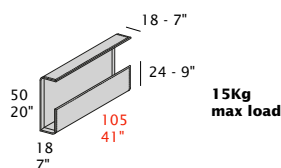

L105 BOOKRACK CORNER