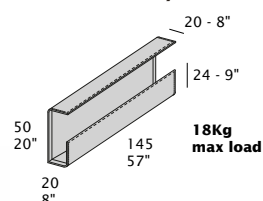

- For corner modules S/DP038, S/DT038, S/DB038, S/DP005, S/DT005, S/DB005 and S/D01, the **118 cm - 46"** side can **only** accommodate the **L100** bookrack backrest.

BOOKRACK CORNER

- For corner modules S/DP038, S/DT038, S/DB038, S/DP005, S/DT005, S/DB005 and S/D01, the **105 cm - 41"** side can **only** accommodate the **L105** bookrack backrest.

L80 BOOKRACK BACKREST

L100 BOOKRACK BACKREST

L105 BOOKRACK CORNER

BRL - L105 ARM

L145 ARM only for Chaise Longue

T260D - ARM / COFFEE TABLE

BOOKRACK ARMREST

- Available for RFA and LFA in place of standard upholstered armrest.
- It is not possible to have the bookrack armrest and the bookrack backrest on the same corner.