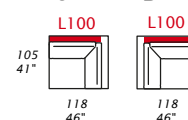

EXAMPLE: S01 D01