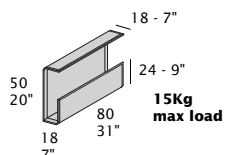

L80 BOOKRACK BACKREST