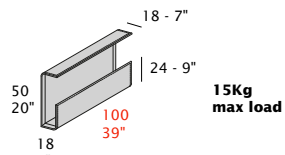

L100 BOOKRACK BACKREST