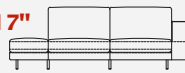

- For corner modules S/DP038, S/DT038, S/DB038, S/DP005, S/DT005, S/DB005 and S/D01, the **118 cm - 46"** side can **only** accommodate the **L100** bookrack backrest.

BOOKRACK CORNER

- For corner modules S/DP038, S/DT038, S/DB038, S/DP005, S/DT005, S/DB005 and S/D01, the **105 cm - 41"** side can **only** accommodate the **L105** bookrack backrest.

COFFEE TABLE ARMREST - FREE STANDING

- Available as armrest and as free standing.
- Available for RFA and LFA in place of standard upholstered armrest.
- It is not possible to have the bookrack armrest and the bookrack backrest on the same corner.
- Metal legs height 13 cm - 5", available in all customizing finishes.
- Coffee table with back lacquered glass (black or white) ceramic or marble top.

PNO

120
47"

D2

200
79"

D3

240
94"

D3M

280
110"

SP042

230
91"

DP042

230
91"

H 43-17"
POUF

ST042

230
91"

DT042