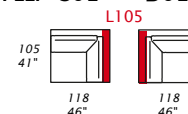

EXAMPLE: S01 D01