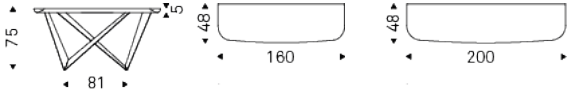

WESTIN Wood-C

Design: Paolo Cattelan

Product description

Console with base in titanium (GFM11), bronze (GFM18), graphite (GFM69), pearl (GFM70) or black (GFM73) embossed lacquered steel or Brushed Bronze steel. Top in elm open pore matt black (OLM73) with Brushed Bronze lacquered and rounded lower profile. Wall anchorage is necessary.

WESTIN Wood-C

Design: Paolo Cattelan

Dimension

WESTIN Wood-C

Design: Paolo Cattelan

Finishes: base

metal

brushed bronze