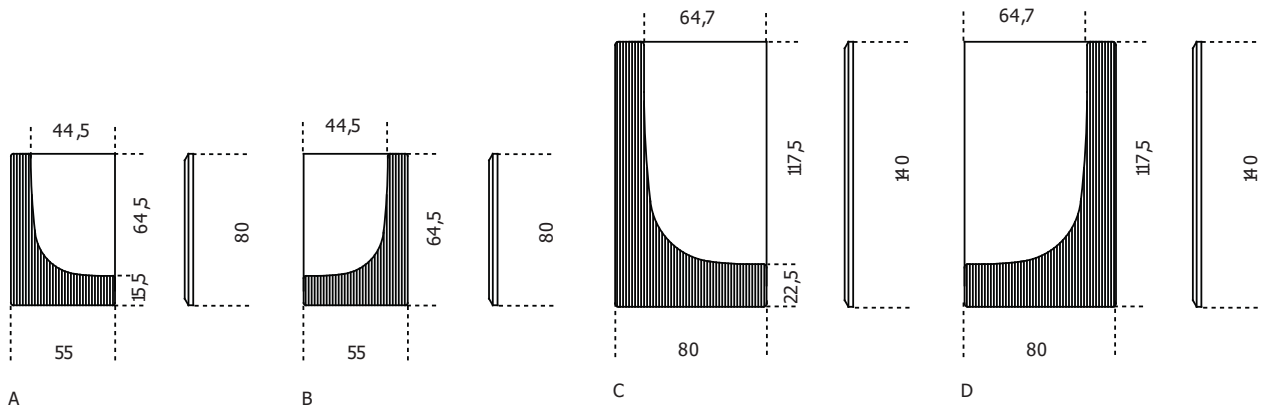

Garda

2022

Mirror with milled wooden part, available matt lacquered in the colour “terracotta” (RAL 8002), “seta” (RAL 7044) or “caffè nero” (RAL 8022). “RAL Version” in the colour request by customer, on demand. It is possible to create compositions by combining several mirrors even with different orientations.

Cm (L x W x H)	Inches (L x W x H)
55 x 10 x 80	21 ³ / ₄ x 4 x 31 ¹ / ₂
80 x 10 x 140	31 ¹ / ₂ x 4 x 55 ¹ / ₄

Finishings

Glass

Mirror

Wood

Caffè nero

Seta

Terracotta